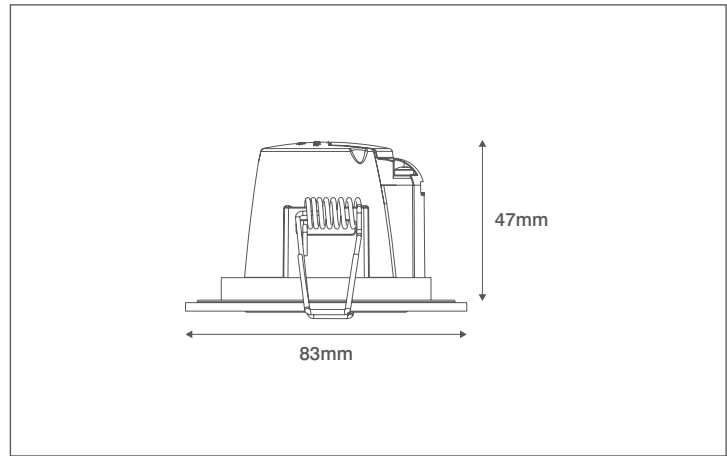

Product Code: OV3500WH5CD

Description: 5.5W LED Dimmable Downlight - IP65 - 4000K - White

General Information

Dimensions	83mm Diameter x 47mm (D)
Materials	Housing: ABS
Finish	White
Product Weight	0.098Kg
Cutout	65-75mm Diameter
Dimmable	Yes
Ingress Protection	IP65
Warranty	2 Years

Accessories

OVSP4120WH	130mm Diameter Converter Plate - White
OVEMCG2305M3	3 Hour Universal Emergency Pack With Pre-wired Flow Connectors

Luminaire Output

Colour Temperature	4000K
CRI	>80
Typical Luminous Flux	360lm
Efficacy	70lm/W
Beam Angle	90°
LED Lifetime (L70)	20,000 Hours